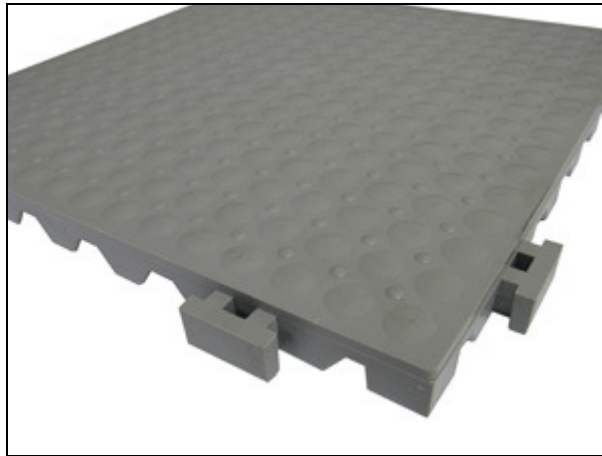

## Turtle Tile Solid Top Interlocking Mats

Turtle Tile Solid Top Mats are heavy duty interlocking tiles that easily snap together to create custom on site configurations. The surface is comfortable to walk on and provides for added traction and easy cleaning.

- Heavy-Duty 3/4" thick, 12" x 12" tiles.
- Use as garage mats, fire station matting, athletic facility mats, warehouse mats, and any place a safe, interlocking walking surface is needed.
- Beveled ramps available either 12" x 2" or 12" x 6" for added safety
- Each interlocking tile can hold up to 2500 lbs.
- Only select Colors available in the Texture Top style.

Item No: PTTST

**Standard Sizes (Approximate)**

Size	Qty. 1-105	Qty. 106-245	Qty. 246-490	Qty. 491-1015
3/4" Thick Black Tile	\$6.96	\$6.88	\$6.76	\$6.64
3/4" Thick Color Tile	\$8.96	\$8.88	\$8.76	\$8.64
2" Deep Male Reducer Edge	\$4.90	\$4.88	\$4.76	\$4.64
2" Deep Female Reducer Edge	\$4.90	\$4.88	\$4.76	\$4.64
2" Deep Male Corner Reducer	\$4.90	\$4.88	\$4.76	\$4.64
2" Deep Female Corner Reducer	\$4.90	\$4.88	\$4.76	\$4.64
6" Deep Male Reducer Edge	\$7.92	\$7.84	\$7.76	\$7.64
6" Deep Female Reducer Edge	\$7.92	\$7.84	\$7.76	\$7.64
6" Deep Male Corner Reducer	\$7.92	\$7.84	\$7.76	\$7.64
6" Deep Female Corner Reducer	\$7.92	\$7.84	\$7.76	\$7.64